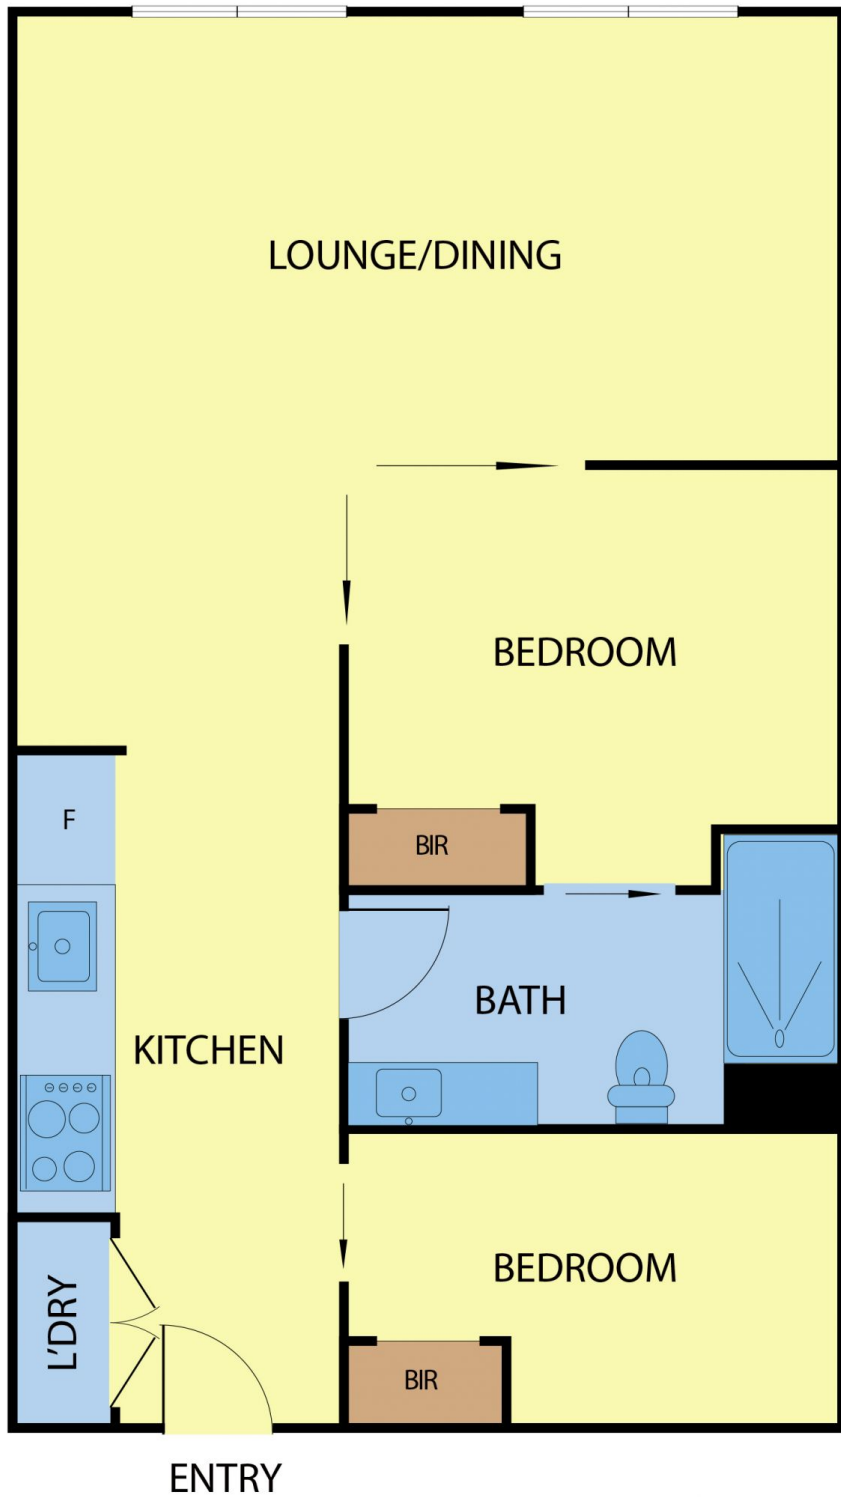

211/551 Flinders Lane MELBOURNE VIC

2  1 

Features:

Next to new 5 Star Hyatt Centric Cosmopolitan Hotel

Parisian influenced building tucked away in the leafy surrounds of Flinders Lane

Modern kitchen with plenty cupboard storage and gas cooking

Separate laundry

Ideal for both investors and homeowners

Facility: indoor communal gym, plunge pool and sauna

Location:

Walking distance to all the attractions of CBD

[For full version visit the website](https://www.bradyresidential.com.au/sale/vic/inner-city/melbourne/residential/apartment/7416069)

Type : Apartment

Building Size : 6 sqm

View : <https://www.bradyresidential.com.au/sale/vic/inner-city/melbourne/residential/apartment/7416069>

Scale in metres. Indicative only. Dimensions are approximate. All information contained herein is gathered from sources we believe to be reliable. However we cannot guarantee its accuracy and interested parties should rely on their own enquiries.