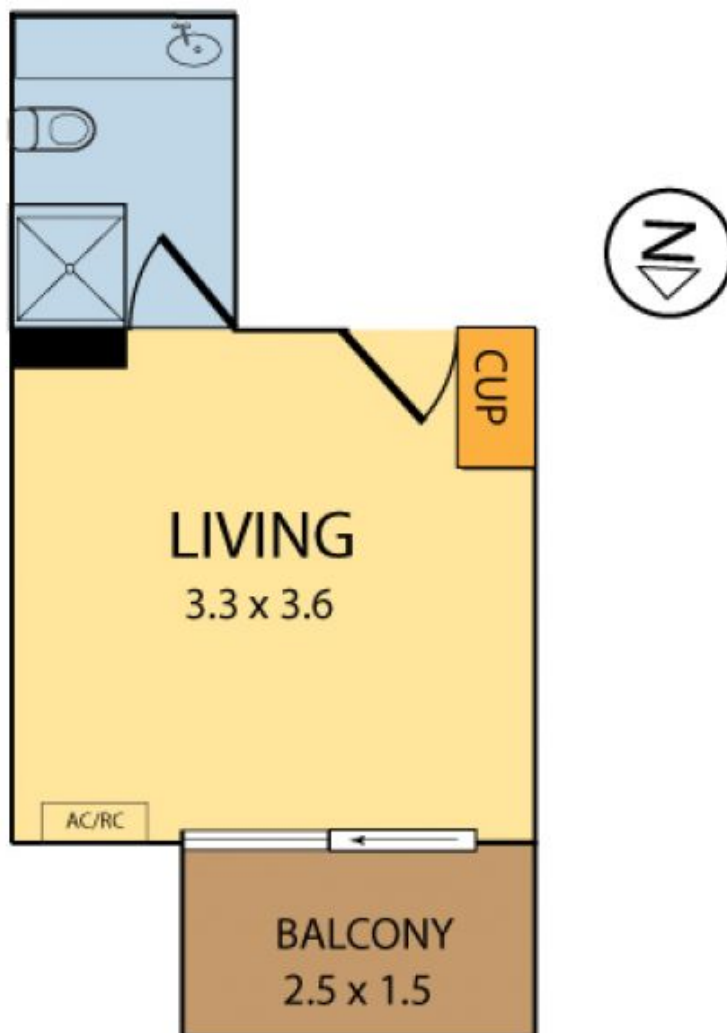

APPROX TOTAL SIZE : 19 SQM

B24 / 415 BRUNSWICK RD, BRUNSWICK WEST

BRADY residential

Please note: All stated dimensions are approximate only. Particulars given are for general information only and do not constitute any representation on the part of the vendor and agent.