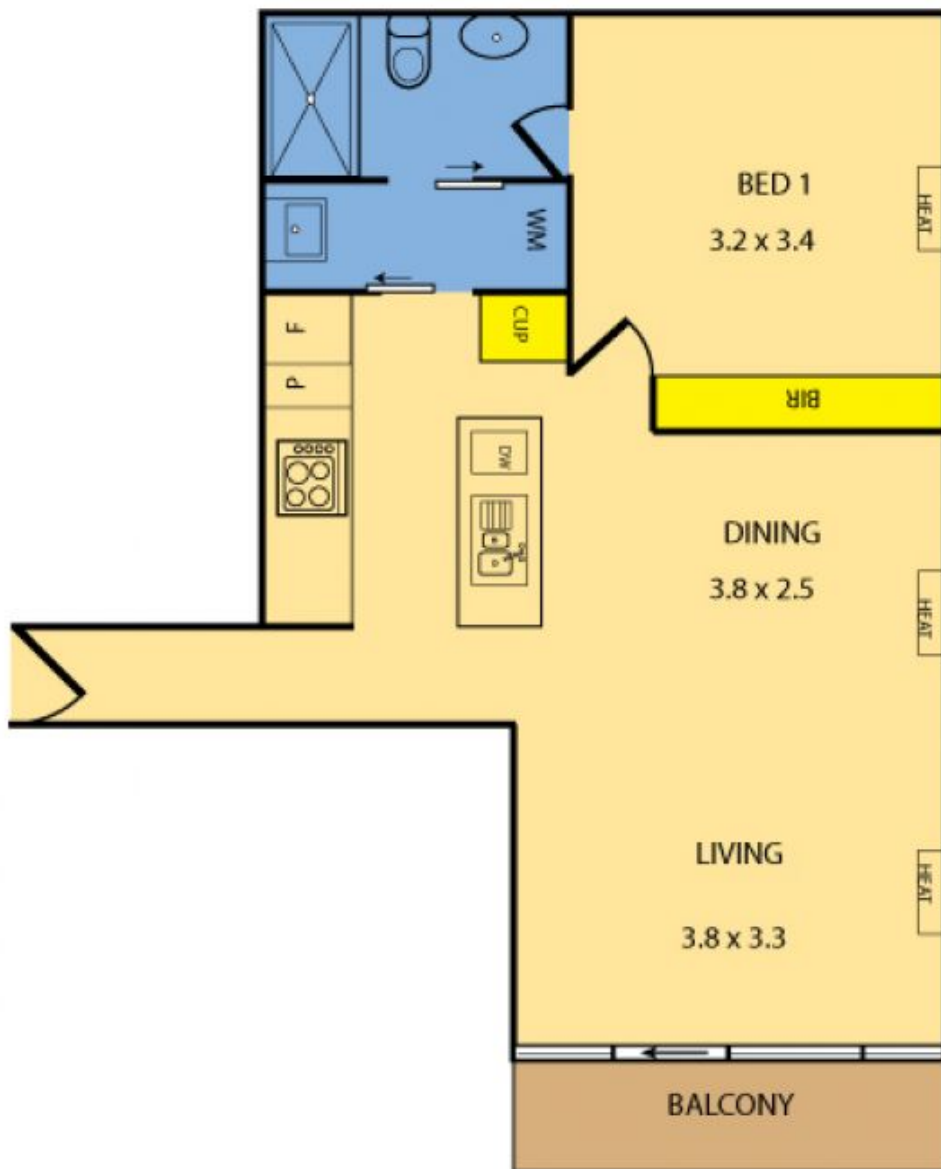

601/28 Wills Street MELBOURNE VIC

1  1 

This oversized 61sqm approx 1 bedroom apartment, located within the highly regarded Wills Tower complex and designed by Fender Katsalidis Architects with pure perfection in mind is this designer city pad.

Type : Apartment

View : <https://www.bradyresidential.com.au/sale/vic/inner-city/melbourne/residential/apartment/7416013>

The huge open plan living area presents amazingly. The generous size of this area allows for an expansive lounge and dining set up.

[For full version visit the website](https://www.bradyresidential.com.au)

<https://www.bradyresidential.com.au>

APPROX : 61 sq metres

601 / 28 WILLS ST, MELBOURNE

BRADY residential

Please note: All stated dimensions are approximate only. Particulars given are for general information only and do not constitute any representation on the part of the vendor and agent.