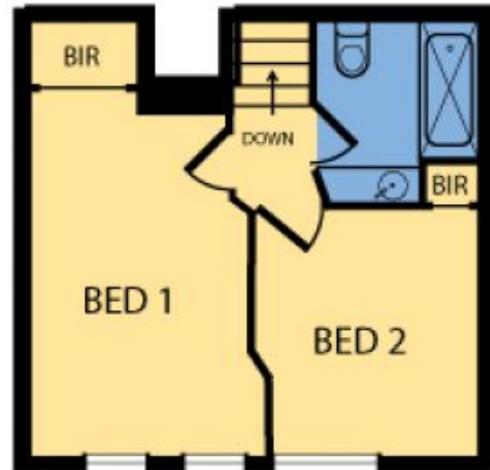

BRADY residential

12/408 Latrobe Street MELBOURNE VIC

2  1 

Sold by Spencer Nguyen - If you would like the same great service, please call Spencer Nguyen - 0487 888 907

Type : Apartment

View : <https://www.bradyresidential.com.au/sale/vic/inner-city/melbourne/residential/apartment/7415913>

LEVEL 1

LEVEL 2

GROUND

12 / 406 LA TROBE STREET, MELBOURNE

BRADY residential

Please note: All stated dimensions are approximate only. Particulars given are for general information only and do not constitute any representation on the part of the vendor and agent.