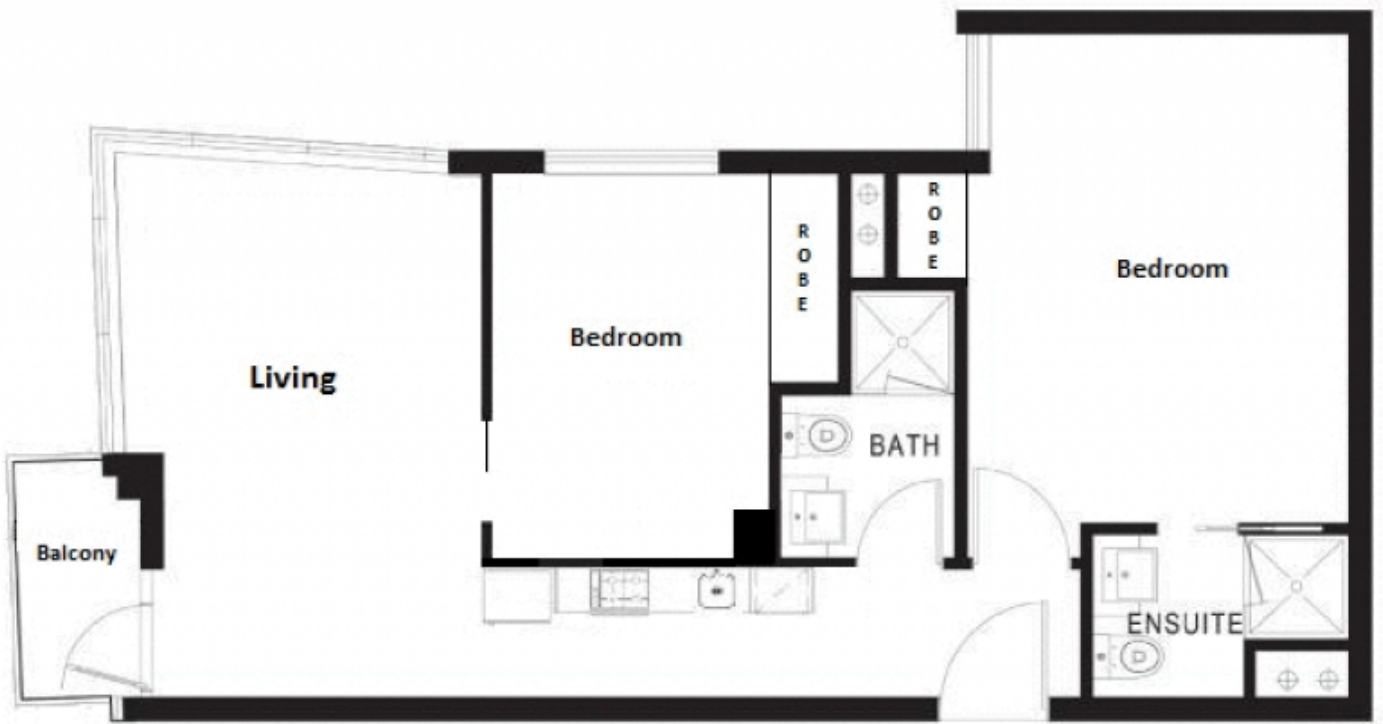

2206/8 Exploration Lane MELBOURNE VIC

2 2 1

Set in the Paris end of the city, this near new 2 bedroom 2 bathroom property located amongst some of Melbourne's finest restaurants, cafes and theatres boasts soaring north easterly views that will take your breath away as soon as you step foot inside. With the leafy Carlton Gardens, the architectural triumph that is Melbourne Museum and Royal Exhibition Building as your centre piece and Dandenong Mountains as your backdrop, this really is a sophisticated suite.

The open living and dining area is flooded with natural light courtesy of the full length windows and features split system heating and cooling that will provide comfort no matter the season. The kitchen is equipped with all the essentials, including gas cooking and utilises the latest in

Type : Apartment

View : <https://www.bradyresidential.com.au/sale/vic/inner-city/melbourne/residential/apartment/7415728>

[For full version visit the website](https://www.bradyresidential.com.au)

Car Space
Not in Position